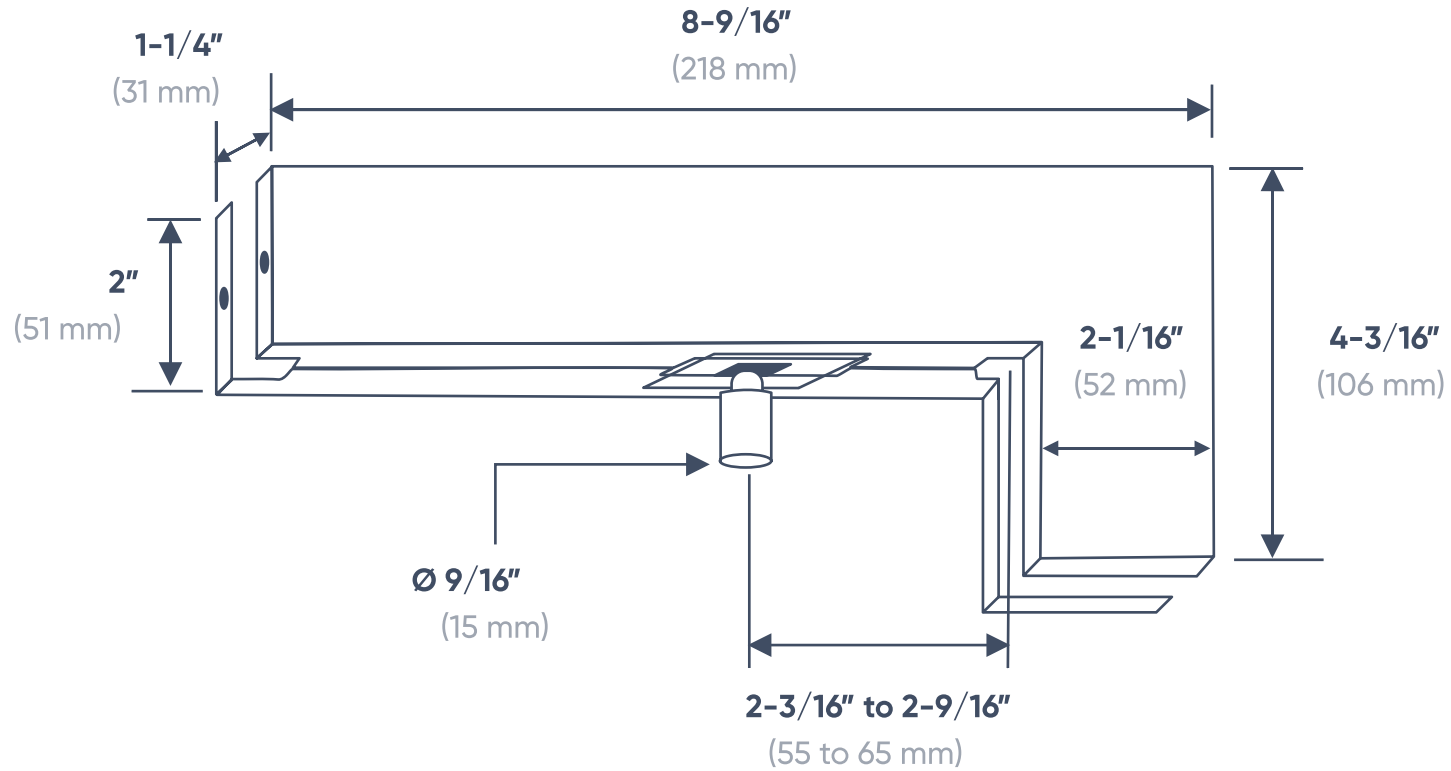

Transom Side Panel Connecting Patch

**PSP**

## Dimensions of the patch