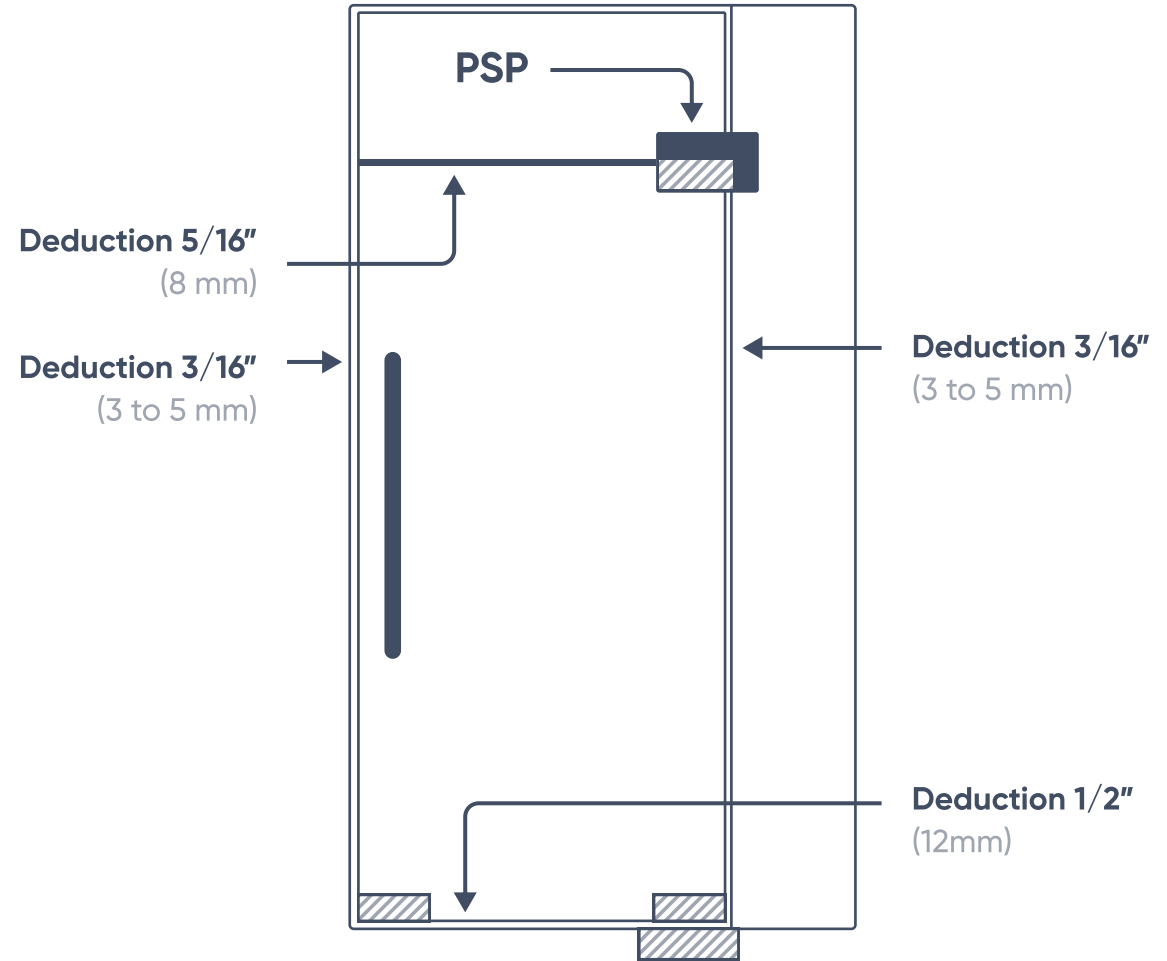

Transom Side Panel Connecting Patch

**PSP**

## Dimensions of the patch