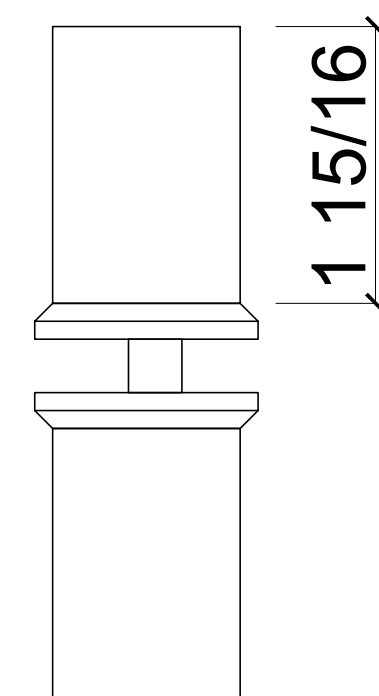

**15-3/4" Square Back-to-Back  
Pull Handle**

CGSP400-BM  
149 20th Street, Brooklyn, NY 11232  
sales@cghardware.com  
(917) 909 66 07  
www.cghardware.com

**Glass Fabrication**