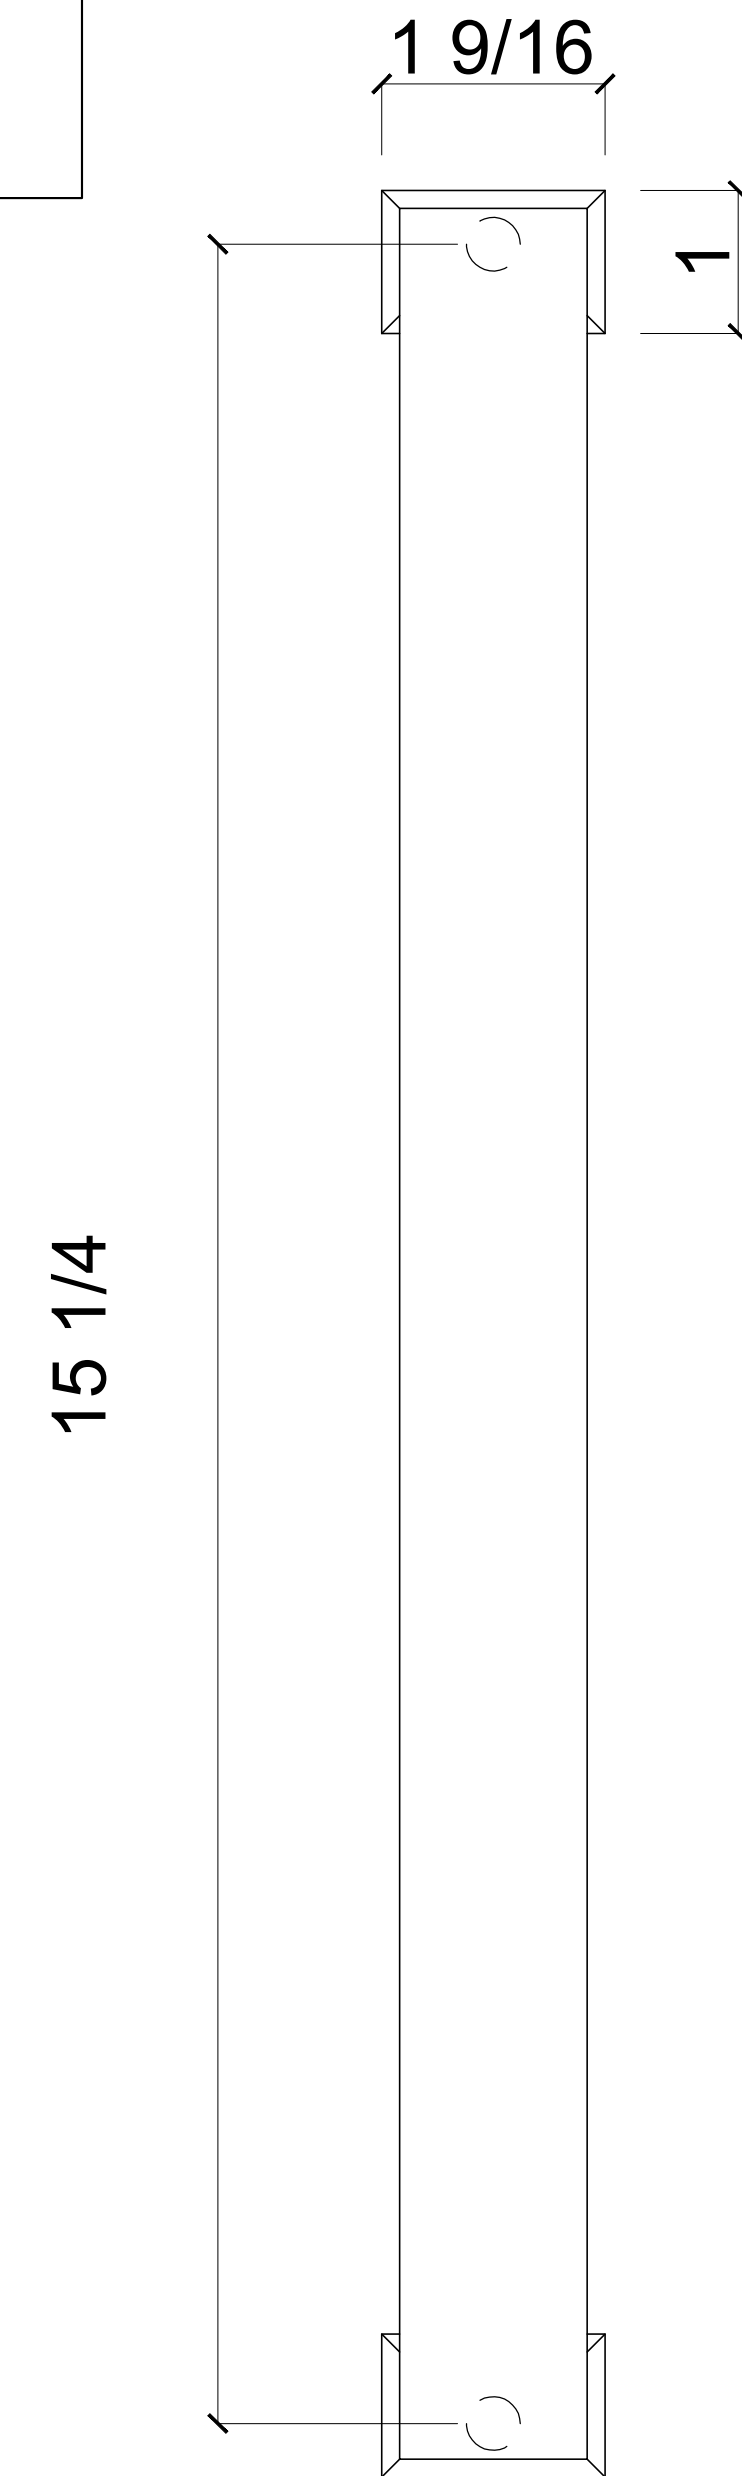

**15-3/4" Square Back-to-Back  
Pull Handle**

CGSP400-BM  
149 20th Street, Brooklyn, NY 11232  
sales@cghardware.com  
(917) 909 66 07  
www.cghardware.com

**Glass Fabrication**