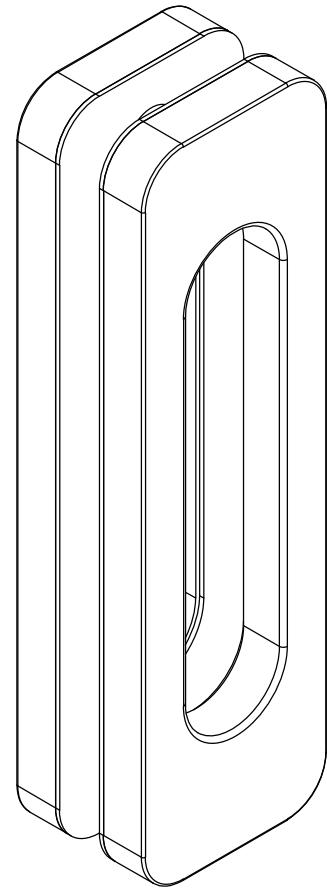

Rectangular Sliding Door Handle

CGRH160-SA / CGRH160-BM

CG HARDWARE
 119 32nd Street, Brooklyn, NY 11232
 sales@cghardware.com
 (917) 909 66 07
 www.cghardware.com

MADE IN E.U.

Dimensions: 6-5/16" x 1-13/16"

For 5/16" ; 3/8" ; 1/2" Glass