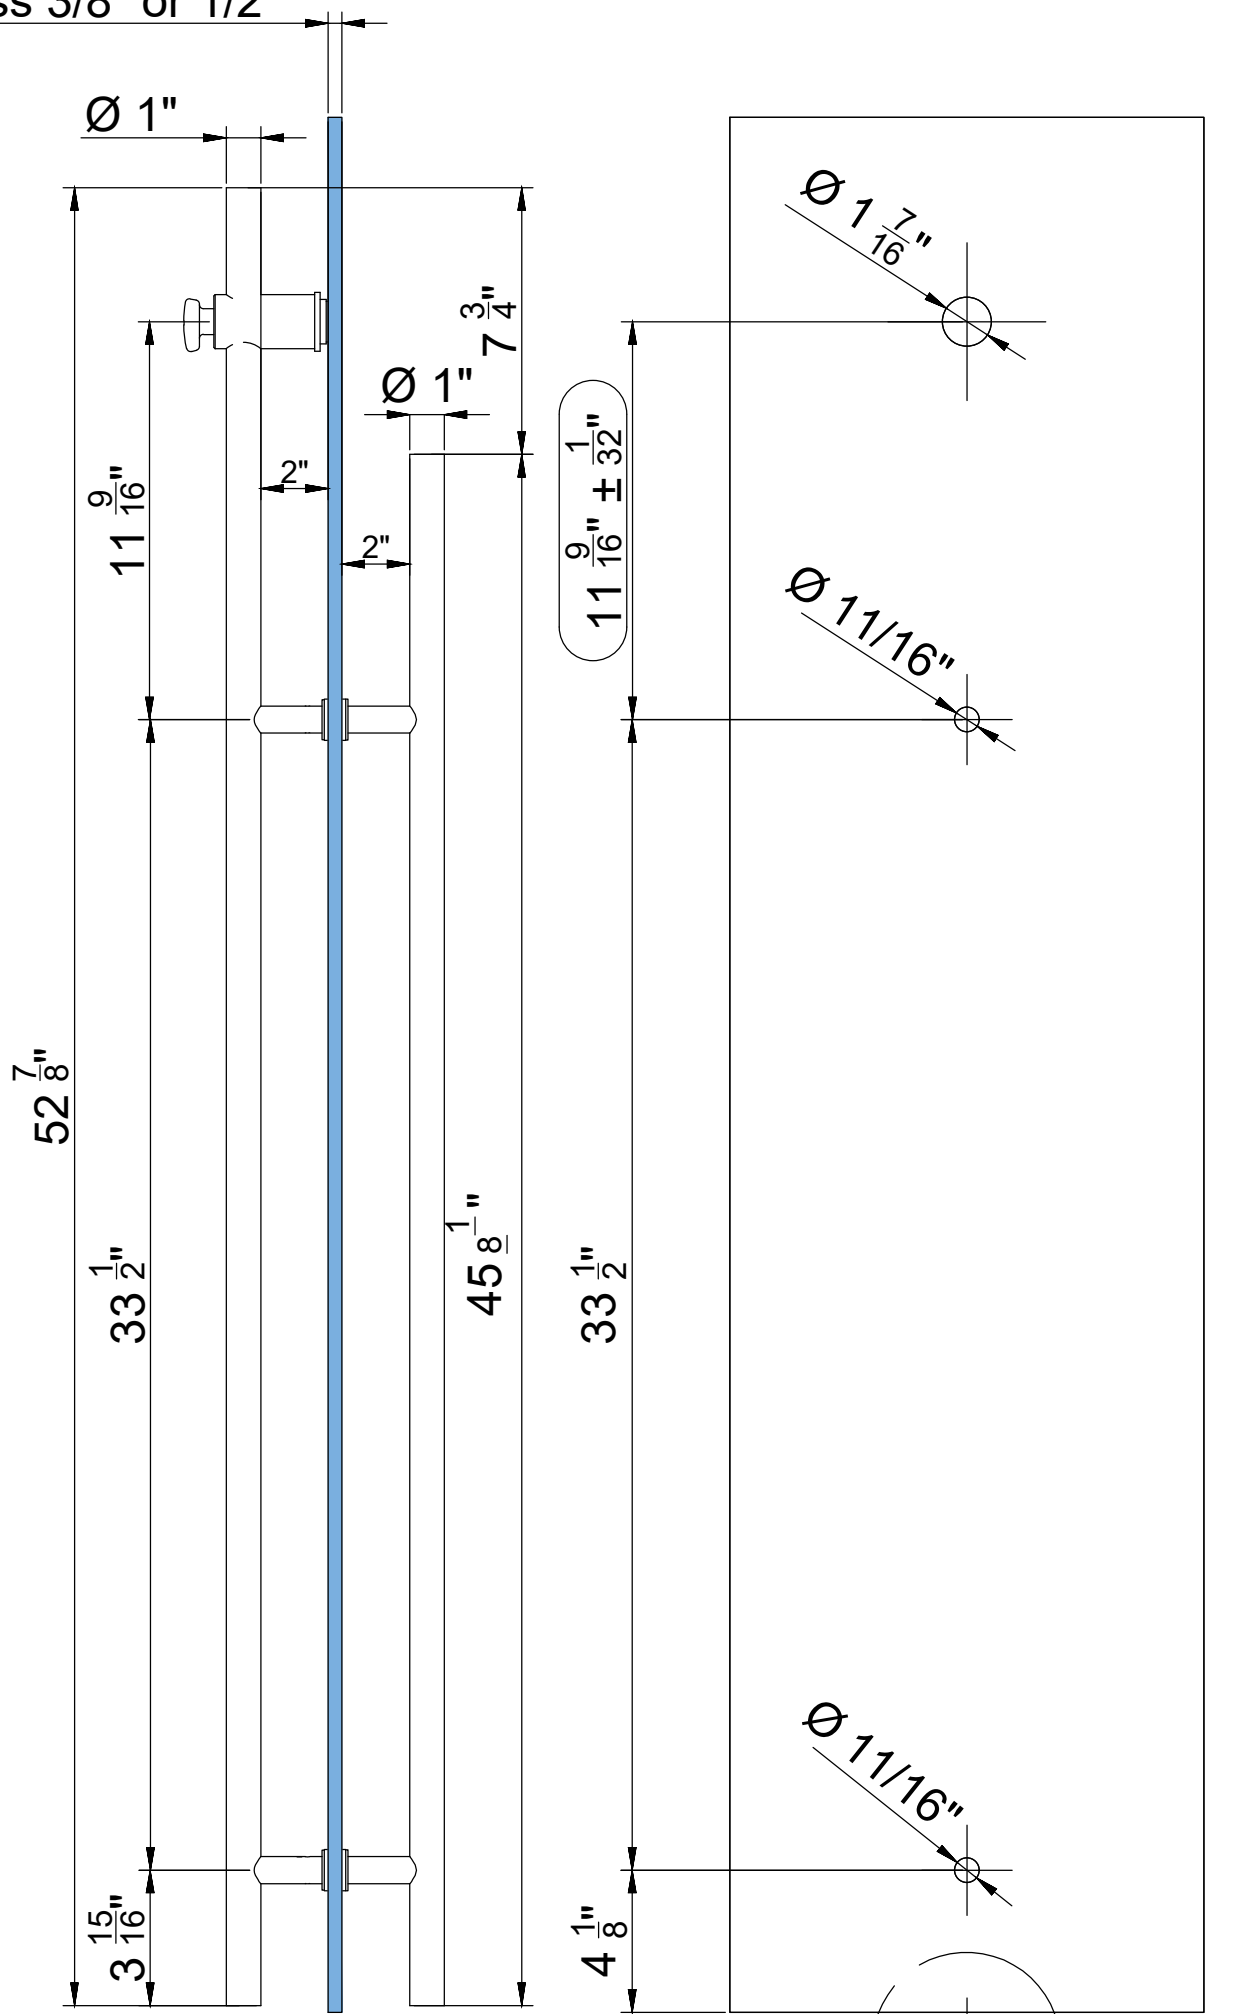

CG Hardware

52-7/8" Designer Locking Ladder Pull

CGDLLP52-BSS

CG HARDWARE
119 32nd Street, Brooklyn, NY 11232
sales@cghardware.com
(917) 909 66 07
www.cghardware.com

Detail "B"

Glass 3/8" or 1/2"

Detail "B"