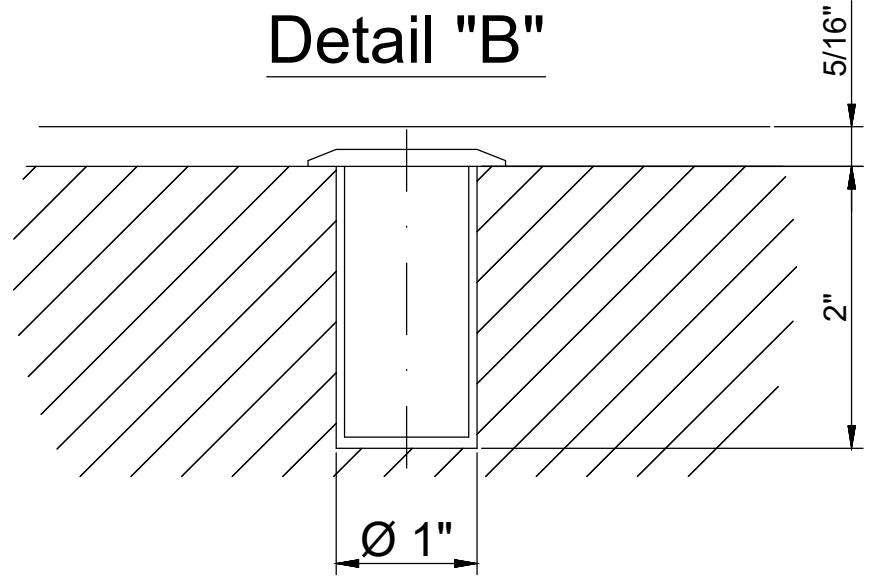

CG Hardware

52-7/8" Designer Locking Ladder Pull

CGDLLP52-BSS

CG HARDWARE
119 32nd Street, Brooklyn, NY 11232
sales@cghardware.com
(917) 909 66 07
www.cghardware.com

Detail "B"

Glass 3/8" or 1/2"

Detail "B"