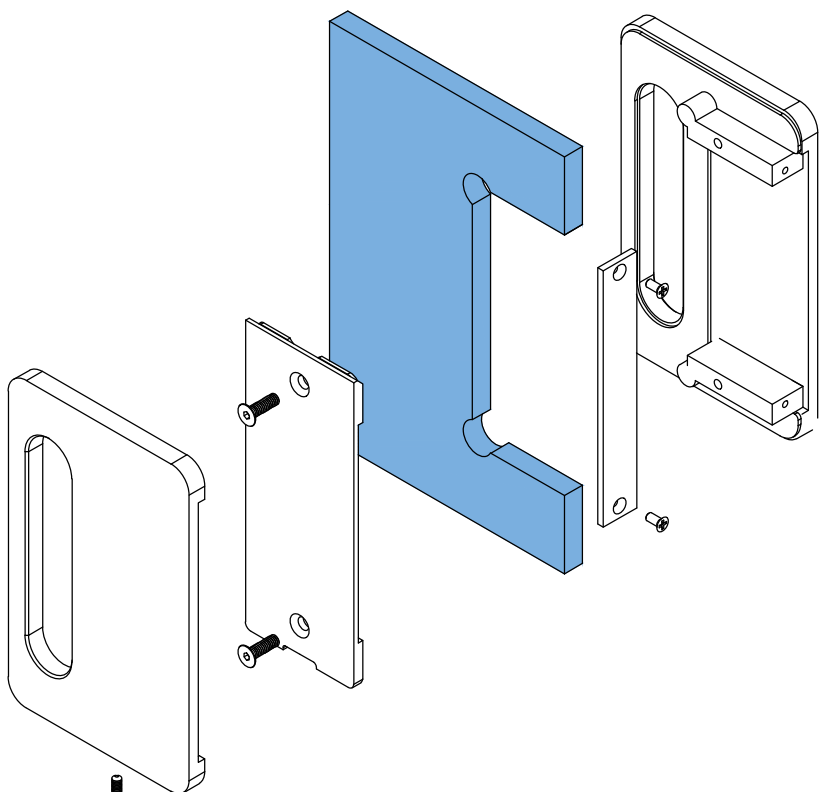

EUR Center Lock with Hook Bolt

CGCLH

5/16" ; 3/8" ; 1/2" Glass

MADE IN E.U.

EUR Center Lock with Hook Bolt
Satin Anodized and Matte Black Finishes

3/8" & 1/2" Glass

5/16" Glass

EUR Center Lock Glass Keeper

CGCLSB

5/16" ; 3/8" ; 1/2" Glass

MADE IN E.U.

EUR Center Lock Glass Keeper
Satin Anodized and Matte Black Finishes

3/8" & 1/2" Glass

5/16" Glass

EUR Center Lock with Hook Bolt and EUR Center Lock Glass Keeper

Part Numbers: CGCLH-SA / CGCLH-BM / CGCLSB-SA / CGCLSB-BM

Glass Specifications