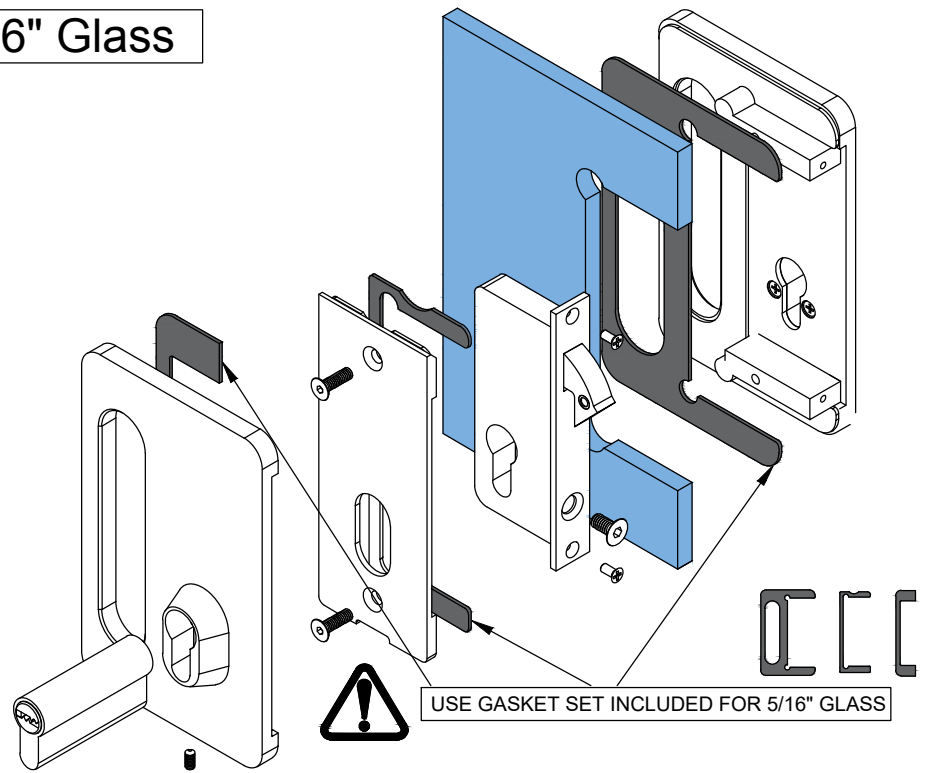

EUR Center Lock with Hook Bolt

CGCLH

5/16" ; 3/8" ; 1/2" Glass

MADE IN E.U.

EUR Center Lock with Hook Bolt
Satin Anodized and Matte Black Finishes

3/8" & 1/2" Glass

5/16" Glass

EUR Center Lock Glass Keeper

CGCLSB

5/16" ; 3/8" ; 1/2" Glass

MADE IN E.U.

EUR Center Lock Glass Keeper
Satin Anodized and Matte Black Finishes

3/8" & 1/2" Glass

5/16" Glass

EUR Center Lock with Hook Bolt and EUR Center Lock Glass Keeper

Part Numbers: CGCLH-SA / CGCLH-BM / CGCLSB-SA / CGCLSB-BM

Glass Specifications