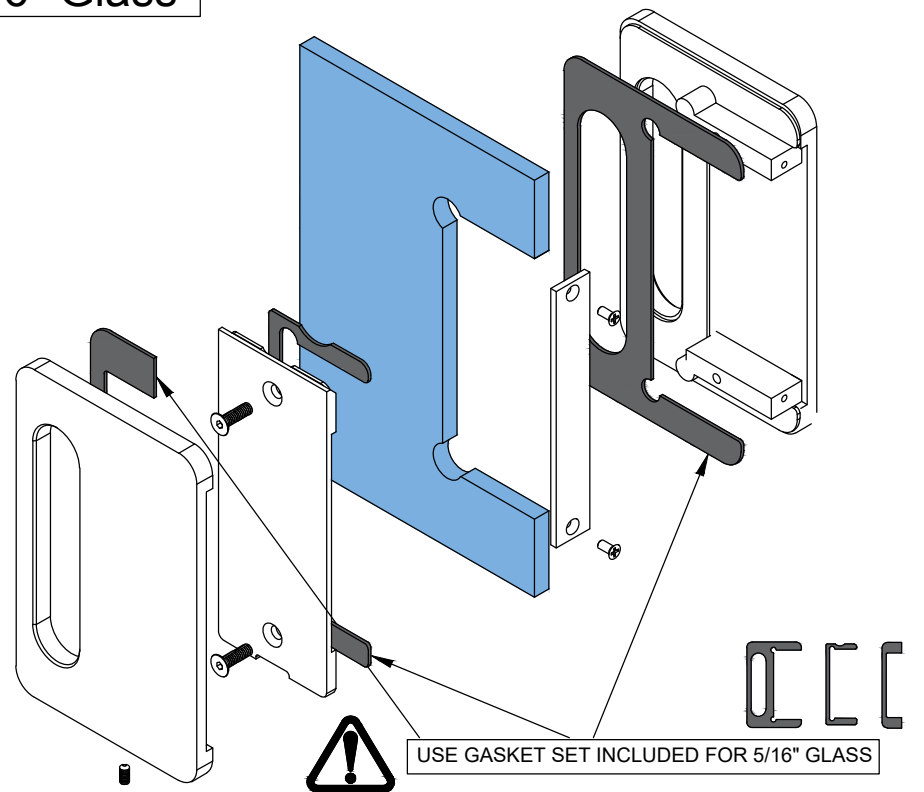

EUR Center Lock with Hook Bolt

CGCLH

5/16" ; 3/8" ; 1/2" Glass

MADE IN E.U.

EUR Center Lock with Hook Bolt
Satin Anodized and Matte Black Finishes

3/8" & 1/2" Glass

5/16" Glass

EUR Center Lock Glass Keeper

CGCLSB

5/16" ; 3/8" ; 1/2" Glass

MADE IN E.U.

EUR Center Lock Glass Keeper
Satin Anodized and Matte Black Finishes

3/8" & 1/2" Glass

5/16" Glass

EUR Center Lock with Hook Bolt and EUR Center Lock Glass Keeper

Part Numbers: CGCLH-SA / CGCLH-BM / CGCLSB-SA / CGCLSB-BM

Glass Specifications