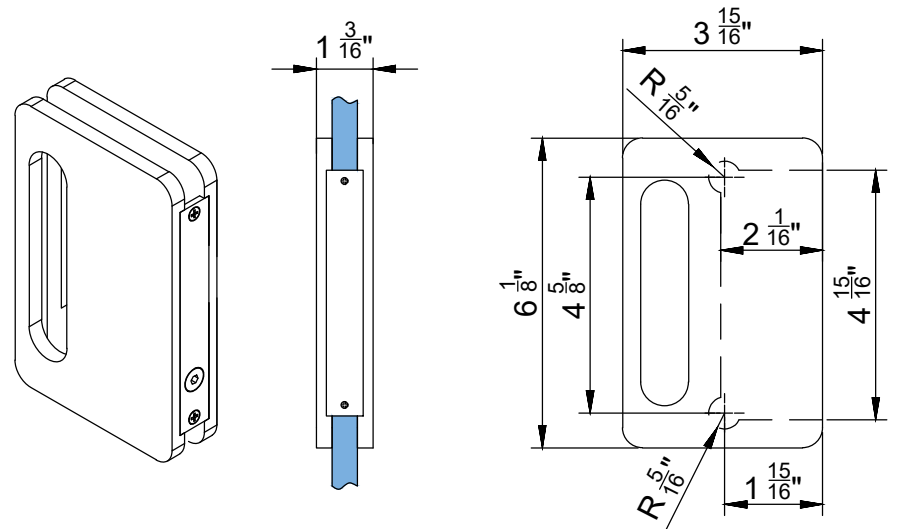

EUR Center Lock with Hook Bolt

CGCLH

5/16" ; 3/8" ; 1/2" Glass

MADE IN E.U.

EUR Center Lock with Hook Bolt
Satin Anodized and Matte Black Finishes

3/8" & 1/2" Glass

5/16" Glass

EUR Center Lock Glass Keeper

CGCLSB

5/16" ; 3/8" ; 1/2" Glass

MADE IN E.U.

EUR Center Lock Glass Keeper
Satin Anodized and Matte Black Finishes

3/8" & 1/2" Glass

5/16" Glass

EUR Center Lock with Hook Bolt and EUR Center Lock Glass Keeper

Part Numbers: CGCLH-SA / CGCLH-BM / CGCLSB-SA / CGCLSB-BM

Glass Specifications