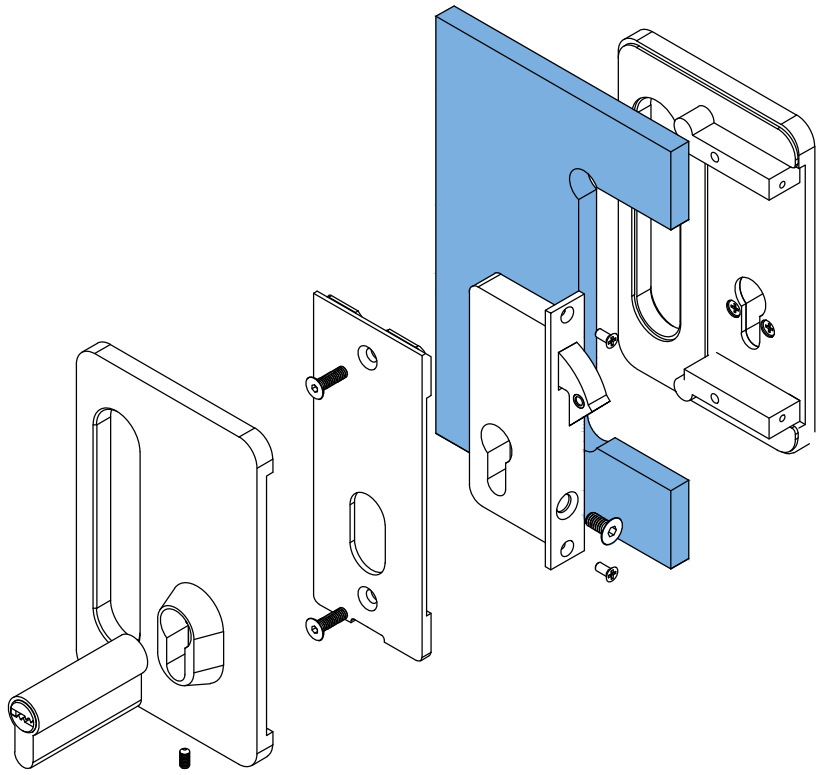

EUR Center Lock with Hook Bolt

CGCLH

5/16" ; 3/8" ; 1/2" Glass

MADE IN E.U.

EUR Center Lock with Hook Bolt
Satin Anodized and Matte Black Finishes

3/8" & 1/2" Glass

5/16" Glass

EUR Center Lock Glass Keeper

CGCLSB

5/16" ; 3/8" ; 1/2" Glass

MADE IN E.U.

EUR Center Lock Glass Keeper
Satin Anodized and Matte Black Finishes

3/8" & 1/2" Glass

5/16" Glass

EUR Center Lock with Hook Bolt and EUR Center Lock Glass Keeper