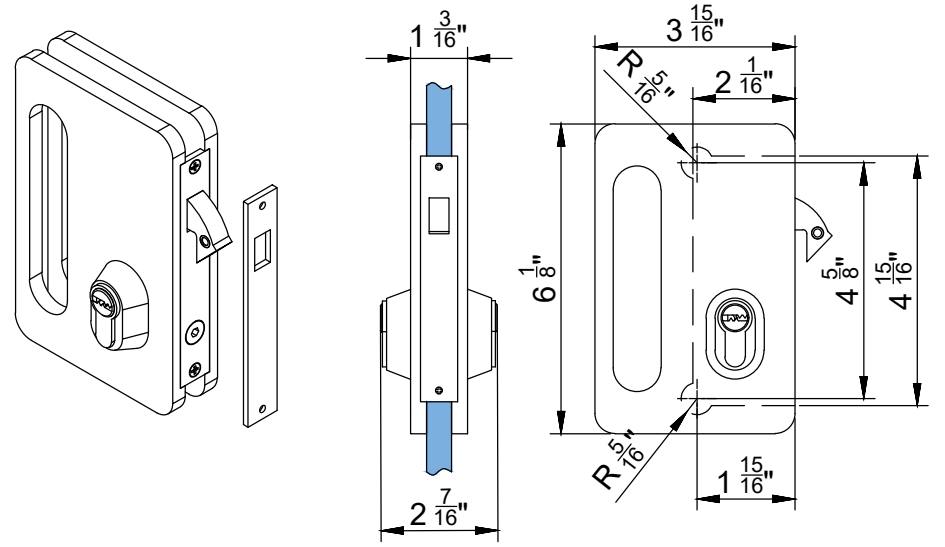

EUR Center Lock with Hook Bolt

CGCLH

5/16" ; 3/8" ; 1/2" Glass

MADE IN E.U.

EUR Center Lock with Hook Bolt
Satin Anodized and Matte Black Finishes

3/8" & 1/2" Glass

5/16" Glass

EUR Center Lock Glass Keeper

CGCLSB

5/16" ; 3/8" ; 1/2" Glass

MADE IN E.U.

EUR Center Lock Glass Keeper
Satin Anodized and Matte Black Finishes

3/8" & 1/2" Glass

5/16" Glass

EUR Center Lock with Hook Bolt and EUR Center Lock Glass Keeper