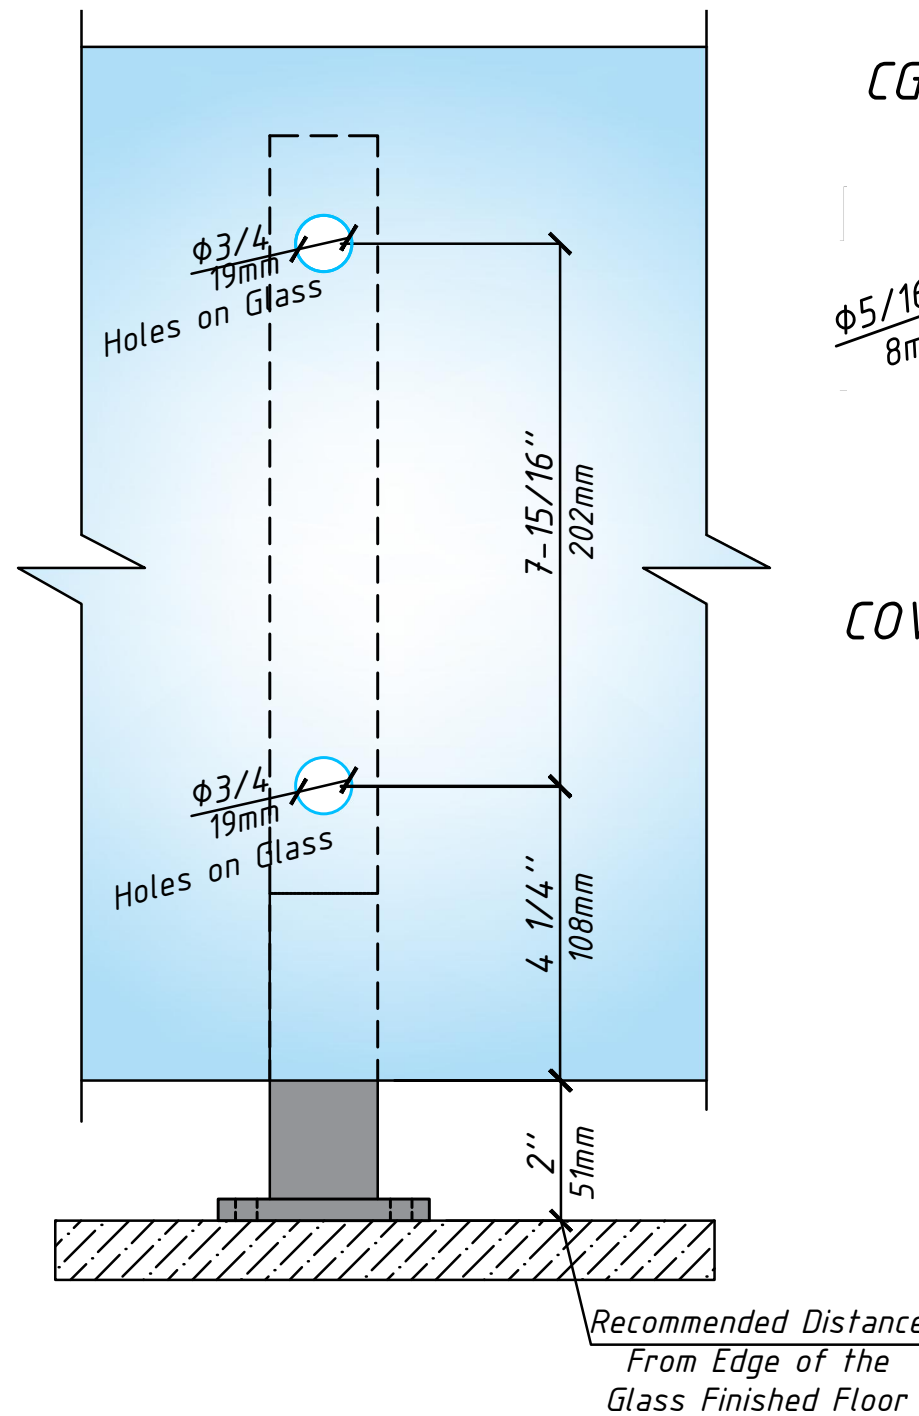

CG1207 CUTOUTS