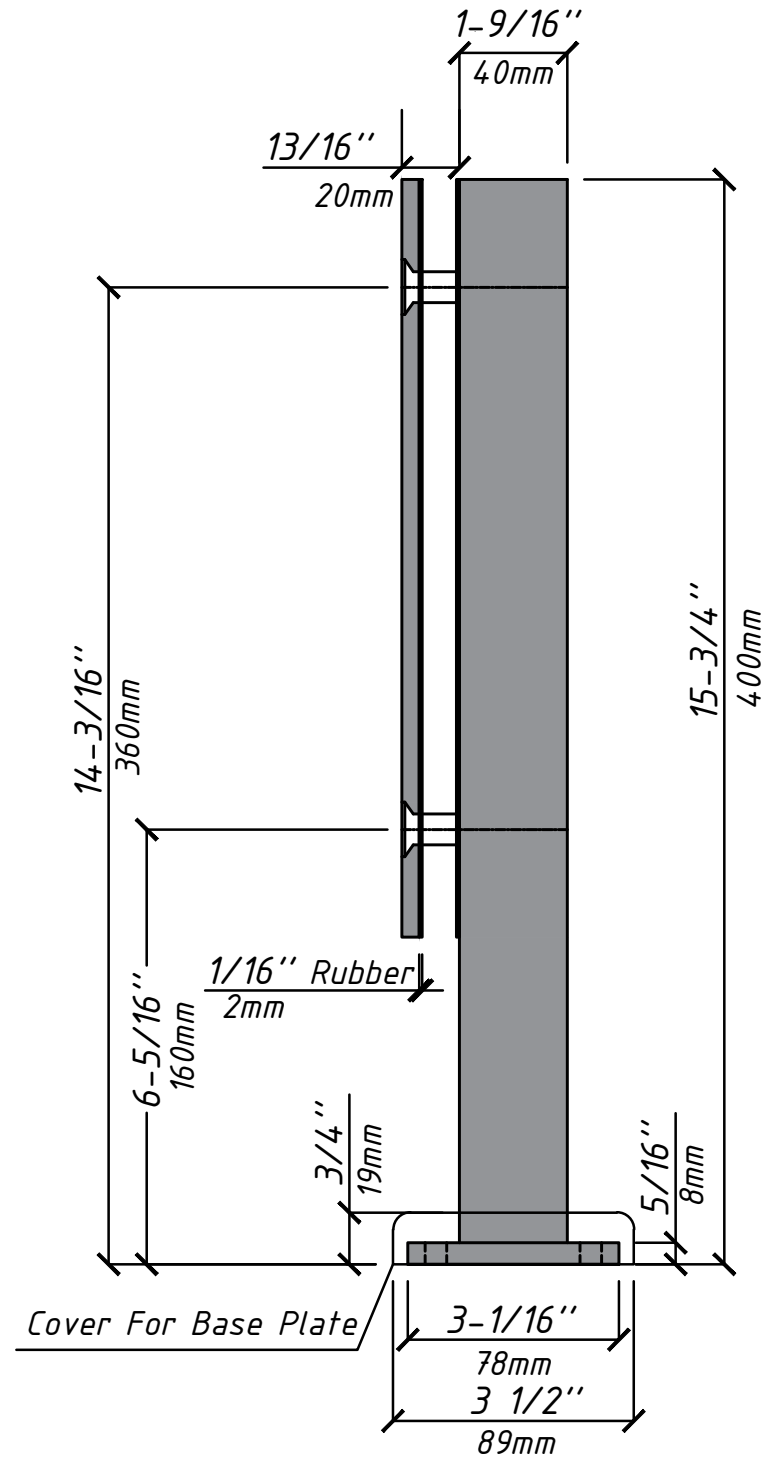

CG1207 SIDE VIEW