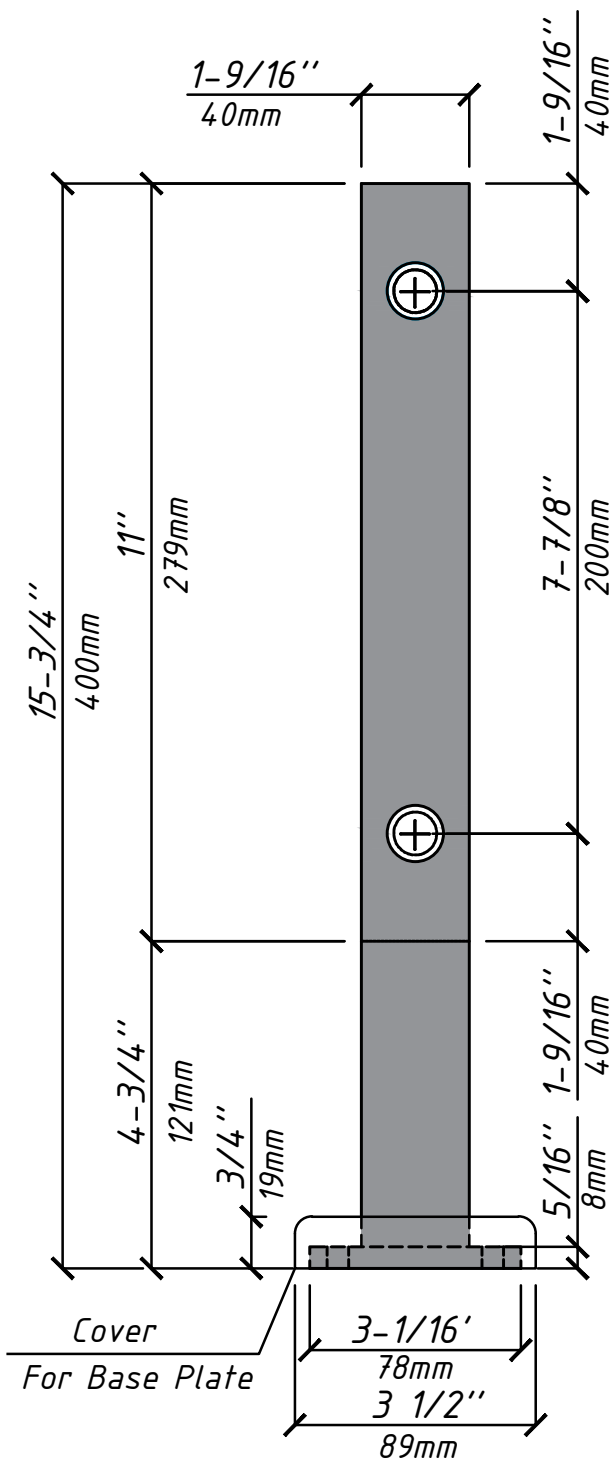

CG Stainless Steel Post – 15-3/4"

CG1207P (PSS) / CG1207 (BSS) / CG1207B (BM)

CG HARDWARE
149 20th Street, Brooklyn, NY 11232
sales@cghardware.com
(917) 909 66 07
www.cghardware.com

CG1207 FRONT VIEW